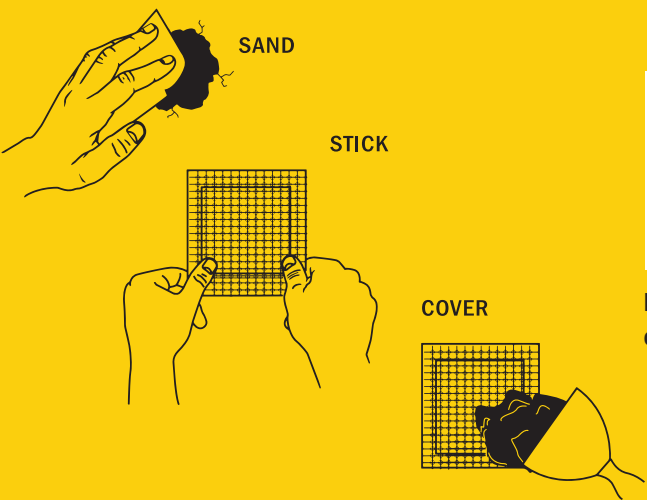

ALLWAY

Innovation Since 1935

PEEL & STICK WALL PATCHES

- Full adhesive back allows for easy peel and stick application
- Can be cut to specific size needed
- Work well with compound and paint
- Peel and stick fiberglass mesh over perforated aluminum plate
- Designed for indoor use on walls, ceilings or doors
- 3 sizes to fit most household applications

WP4-3 (13344) 4" x 4" DRYWALL PATCH, 3 PACK

WP6-3 (13366) 6" x 6" DRYWALL PATCH, 3 PACK

WP4 (13044) 4" x 4" DRYWALL PATCH

WP6 (13066) 6" x 6" DRYWALL PATCH

WP8 (13088) 8" x 8" DRYWALL PATCH

ALMOST INVISIBLE UNDER PAINT OR WALLCOVERING

Learn more about our wall patches

ADHERES TO ANY DRY SURFACE

Since 1935, ALLWAY® is the undisputed leader in technological innovation, high quality and value-added products in the home improvement industry. While specializing in paint sundries, ALLWAY® has expanded to include tools for drywall, wallcovering, ceramic tile, masonry, flooring, cutting and cleaning.